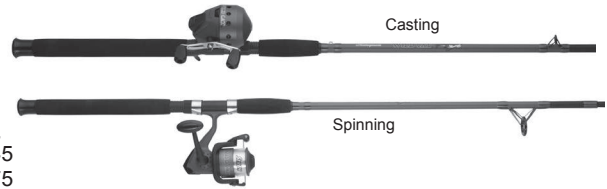

Stock#	Length	Type	Action	Piece	Reel	Price
SHWCC	7'	Casting	Med/Hvy	2	Size 15	$23.45
SHWCS	7'	Spinning	Med/Hvy	2	Size 50	$23.75

TEBCO BIG CAT COMBOS

Durable glass blank, extended EVA handle, hi-vis glow tip, CASTING features quickset anti-reverse, metal gears and drag, heavy duty guides with indestructible solid stainless steel tip, SPINNING features quickset anti-reverse, 1 bearing, graphite spool, shock-ring guides, black rod with black/yellow wraps with matching rt/lt retrieve reels.