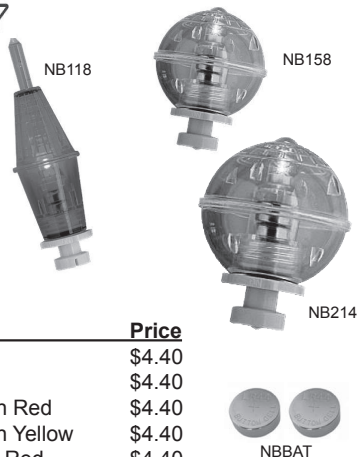

ZLHSF6 - Orange/Swirl, pear shape
ZLHSF7 - Chartreuse/Black, violin shape

Stock#	Size	Price
ZLHSF6	6"	\$4.25
ZLHSF7	7"	\$4.50

NIGHT BOBBY

Great for night fishing, uses 1.5 volt batteries (included), slip or fixed float, great for marking trotlines! The entire bobber lights up! 1/pak.