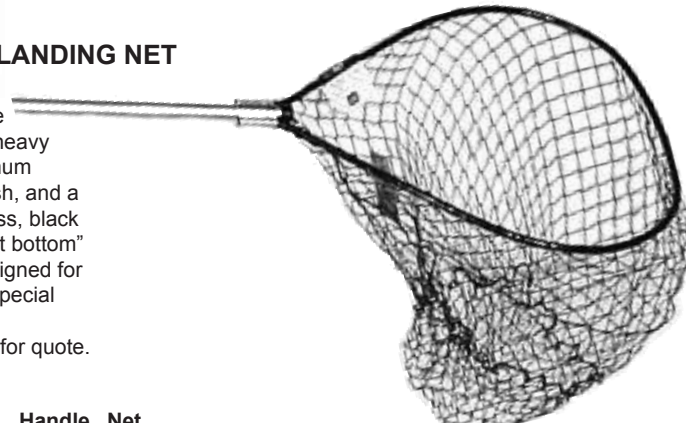

LANDING NET

Features a double reinforced hoop, heavy duty round aluminum handle, large mesh, and a tangle free knotless, black rubber coated "flat bottom" nylon netting, designed for BIG CATFISH! *Special shipping charges apply, please call for quote.