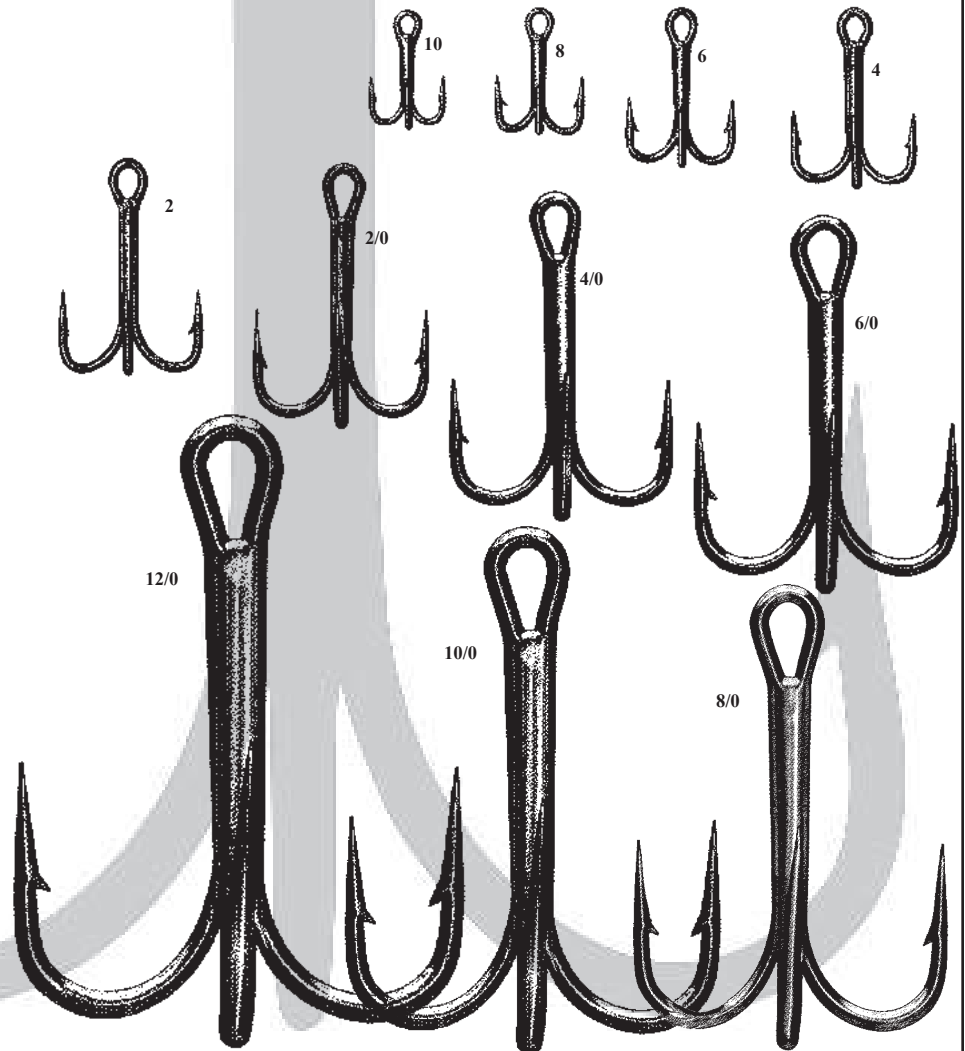

6 & 7 PAKS

Stock#	Size	#Pak	Price
CTH10	10	7	$1.10
CTH08	8	7	$1.10
CTH06	6	7	$1.10
CTH04	4	7	$1.10
CTH02	2	6	$1.10
CTH10/0	10/0	6	$6.15
CTH12/0	12/0	6	$9.20
CTH14/0	14/0	6	$9.95