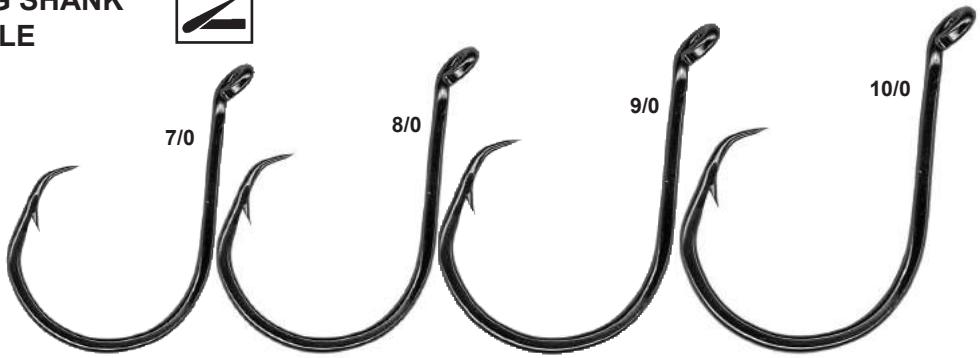

HOOKS

Daiichi

World's Sharpest Hooks

LONG SHANK CIRCLE

2X long shank, up eye, ultra sharp point, forged, offset, black chrome finish.

Stock#	Size	#/Pak	Price
HCCH-7/0	7/0	5	$3.20
HCCH-8/0	8/0	5	$3.20
HCCH-9/0	9/0	4	$3.20
HCCH-10/0	10/0	4	$3.20