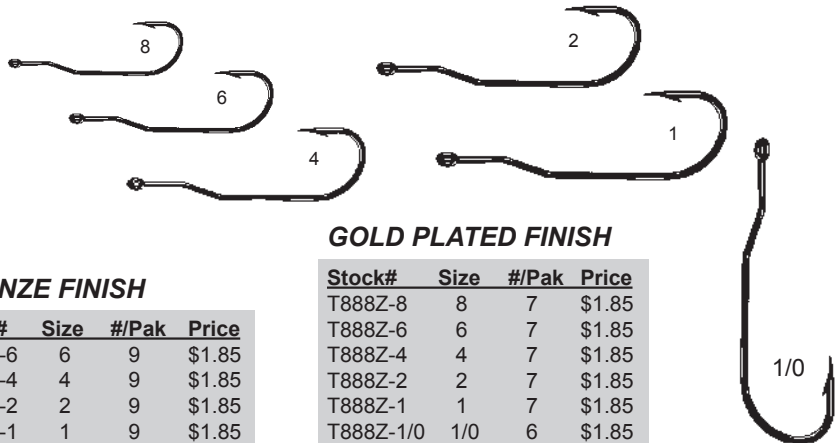

#853 RED ABERDEEN

#856 BRONZE ABERDEEN

#888 GOLD PLATED ABERDEEN

Round bend, medium wire, ringed eye, spear point.

GOLD PLATED FINISH

RED FINISH

Stock#	Size	#/Pak	Price
T853Z-8	8	7	$1.85
T853Z-6	6	7	$1.85
T853Z-4	4	7	$1.85
T853Z-2	2	7	$1.85

BRONZE FINISH

Stock#	Size	#/Pak	Price
T856Z-6	6	9	$1.85
T856Z-4	4	9	$1.85
T856Z-2	2	9	$1.85
T856Z-1	1	9	$1.85

Stock#	Size	#/Pak	Price
T888Z-8	8	7	$1.85
T888Z-6	6	7	$1.85
T888Z-4	4	7	$1.85
T888Z-2	2	7	$1.85
T888Z-1	1	7	$1.85
T888Z-1/0	1/0	6	$1.85