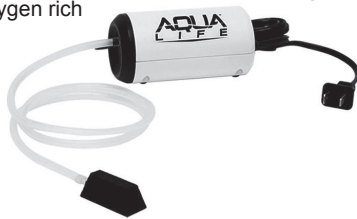

FRABILL 15 GALLON AQUA LIFE 110V AERATOR

- Convert a cooler into an oxygen rich environment for live bait, whisper quiet
- Aerates up to 15 gallons
- 110V, 6 ft power cord
- 2.5 ft. airline, 2" airstone