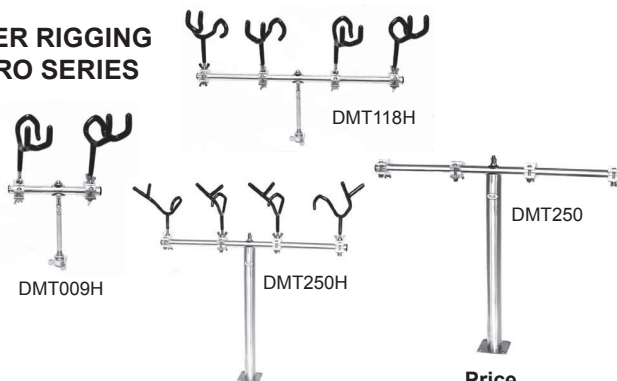

Stock#	Description	Price
DMT009H	9" T-bar with 2 (DM210H), 10" tall,	$73.15
DMT118H	24" T-bar with 4 (DM210H), 10" tall	$113.75
DMT250H	24" T-bar with 4 (DM210H), 18" tall	$126.75
DMT250	24" T-bar, 18" tall, without rod holders, 4 (DMT214B) included	$73.15