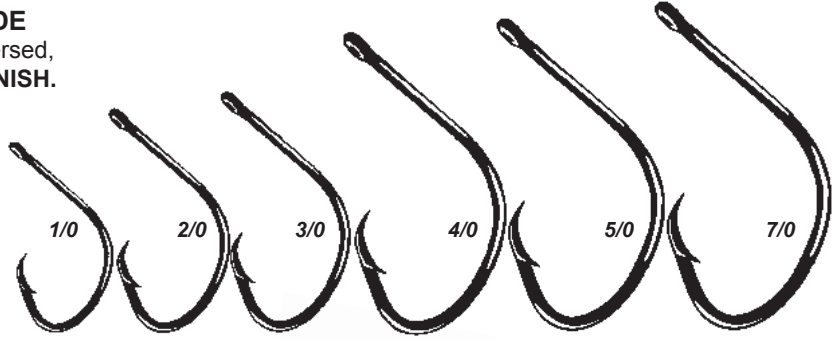

Daiichi HOOKS

World's Sharpest Hooks

D82Z CIRCLEWIDE
 Forged, slightly reversed,
BLACK NICKEL FINISH.

Stock#	Size	#/Pak	Price
D82Z-1/0	1/0	7	\$2.45
D82Z-2/0	2/0	6	\$2.45
D82Z-3/0	3/0	5	\$2.45
D82Z-4/0	4/0	4	\$2.45
D82Z-5/0	5/0	4	\$2.45
D82Z-7/0	7/0	3	\$2.45