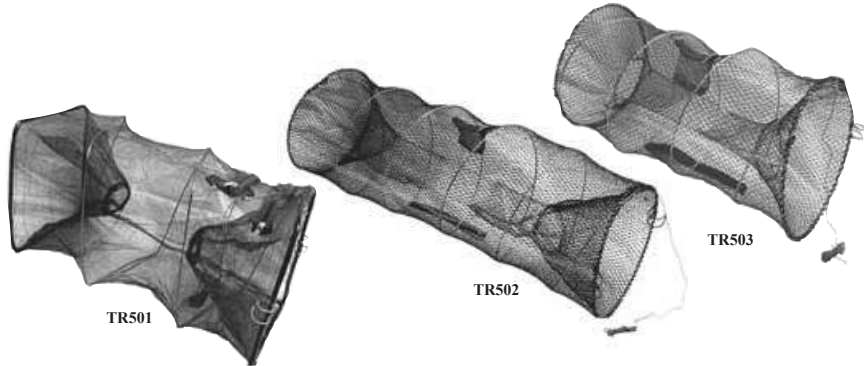

NE110

AC300

Stock#	Description	Price
NE110	Crawfish net	\$3.95
AC300	Wire bait cage	\$6.30

MINNOW/CRAWFISH COLLAPSIBLE TRAPS

Spring pop-out design, traps open automatically in one quick step and fold for easy storage, zippered pocket for bait and a zippered access to catch, complete with hand rope, durable polyethylene netting.