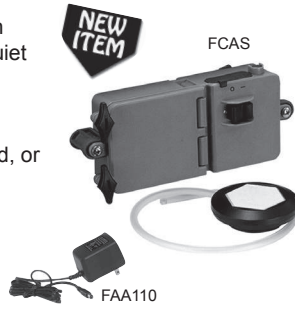

AERATION EQUIPMENT

FRABILL COOLER AERATION SYSTEM

- Convert a cooler into an oxygen rich environment for live bait, whisper quiet
- Aerates up to 15 gallons, airline & stone included
- Operates on 2 "D" batteries (not included), 12V car plug included, or 110V adapter (not included)