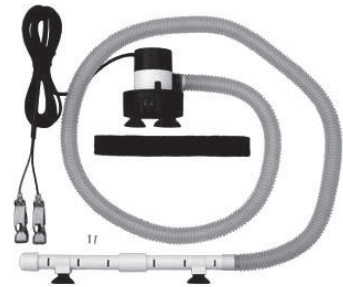

AERATION EQUIPMENT

FRABILL COOLER AERATION SYSTEM

- Convert a cooler into an oxygen rich environment for live bait, whisper quiet
- Aerates up to 15 gallons, airline & stone included
- Operates on 2 "D" batteries (not included), 12V car plug included, or 110V adapter (not included)

Stock#	Description	Price
FCAS	Aeration system	$54.95
FAA110	110V adapter	$12.35

FRABILL 15 GALLON AQUA LIFE 110V AERATOR

- Convert a cooler into an oxygen rich environment for live bait, whisper quiet
- Aerates up to 15 gallons
- 110V, 6 ft power cord
- 2.5 ft. airline, 2" airstone

Stock#	Price
FALA015	$19.95

FRABILL 50 GALLON AQUA LIFE 110V AERATOR

- Convert a cooler into an oxygen rich environment for live bait, whisper quiet
- Dual pumps aerate 1 or 2 livewells up to 50 gallons
- 110V, 6 ft power cord
- 5 ft. airline, dual 2" airstones
- "T" connector

Stock#	Price
FALA050	$31.50

FRABILL 100 GALLON AQUA LIFE 110V AERATOR

- Convert a cooler into an oxygen rich environment for live bait, whisper quiet
- Dual pumps aerate 1 or 2 livewells up to 100 gallons
- 110V, 6 ft power cord
- 10 ft. airline,
- Dual 3" diameter airstones
- "T" connector

Stock#	Price
FALA100	$60.95

Power Bubbles POWER BUBBLES KIT

- 12 Volt DC
- Dual air pumps for high volume
- Aerates 1 or 2 livewells
- Complete kit includes: 10' tubing, 2 large airstones, "T" connector, copper battery clips

Stock#	Price
MMPPB	$45.50

110 AIR BUBBLES

- Powerful, heavy duty - Rubber base mount
- Complete system with pump, airline tubing & weighted air stone
- Very quiet
- 110V

Stock#	Tank Size	Outlets	Price
MMPA1	5-15 gallon	1	$15.55
MMPA2	20-50 gallon	2	$23.95
MMPCAP	100 gallon	2	$54.95 - includes two 3" diffusers

SUPER SAVER BILGE PUMP/AERATOR