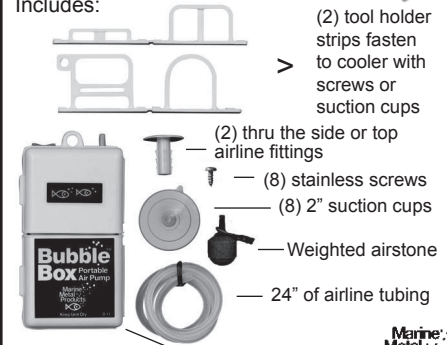

LIVEWELL KIT

NEW ITEM

Turn a cooler into a livewell, Includes:

Stock#	Price
MMPLWK	$19.25

- (2) tool holder strips fasten to cooler with screws or suction cups
- (2) thru the side or top airline fittings
- (8) stainless screws
- (8) 2" suction cups
- Weighted airstone
- 24" of airline tubing

Bubble box, Item# MMPBX

BABY BUBBLES

Marine Metal Products

- Aerates up to 3 gallons
- Runs up to 20 hours on 2 "AA" batteries (not included)
- Rubber protected switch
- Stainless steel clip, tubing & stone
- Quiet operation

Stock#	Price
MMPBB	$5.85

BUBBLE BOX

- Aerates up to 8 gallons
- Overlap case construction protects motor/batteries
- Runs up to 44 hrs on 2 "D" batteries (not included)
- Stainless steel clip, tubing & stone