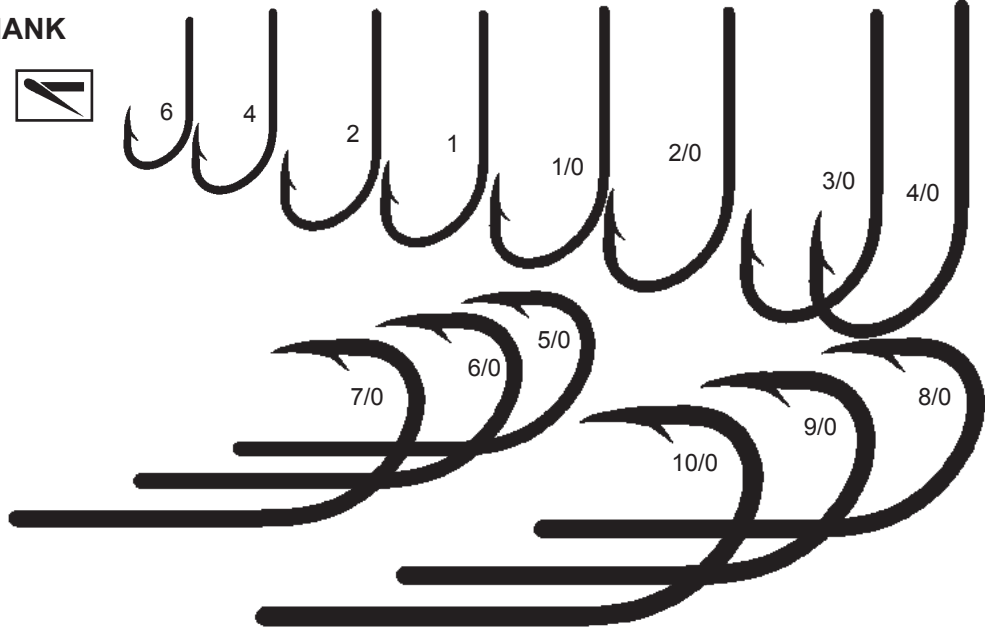

EAGLE CLAW HOOKS

STYLE #084 PLAIN SHANK

Plain shank, ringed eye, offset, bronze.

100 HOOKS/PAK

Stock#	Size	Price
084-06	6	$7.80
084-04	4	$7.80
084-02	2	$7.80
084-01	1	$7.80
084-1/0	1/0	$9.95
084-2/0	2/0	$11.30
084-3/0	3/0	$12.65
084-4/0	4/0	$13.60
084-5/0	5/0	$15.40
084-6/0	6/0	$16.95
084-7/0	7/0	$19.10
084-8/0	8/0	$22.60
084-9/0	9/0	$26.80
084-10/0	10/0	$32.00

STYLE #186 BAITHOLDER

Offset, one barb on the point, 2 slices on the shank, great for holding nightcrawlers, bronze.

8 & 10 COUNT PAKS

Stock#	Size	#/Pak	Price
186A-08	8	10	$1.85
186A-06	6	10	$1.85
186A-04	4	10	$1.85
186A-02	2	10	$1.85
186A-01	1	10	$1.85
186A-1/0	1/0	8	$2.05
186A-2/0	2/0	8	$2.05
186A-3/0	3/0	8	$2.05