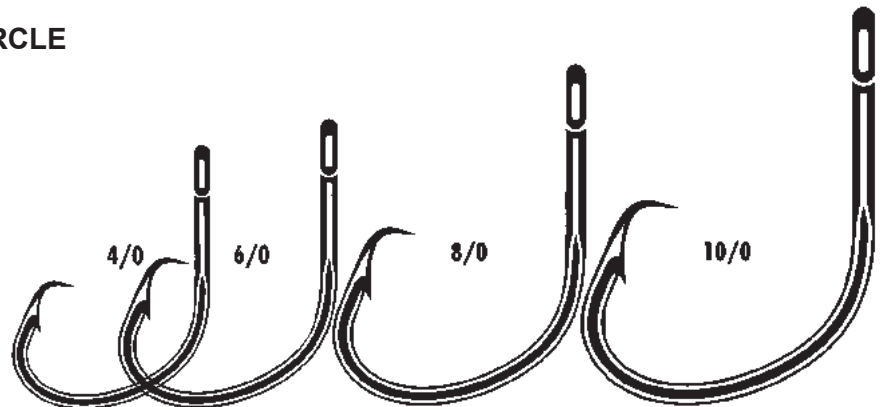

8382 NEMESIS RED CIRCLE

3X strong, offset, forged,
Vanadium steel, cone cut point,
red finish.

Stock#	Size	#/Pak	Price
V8382TRC-4/0	4/0	25	$16.65
V8382TRC-6/0	6/0	25	$19.65
V8382TRC-8/0	8/0	25	$23.80
V8382TRC-10/0	10/0	25	$29.80