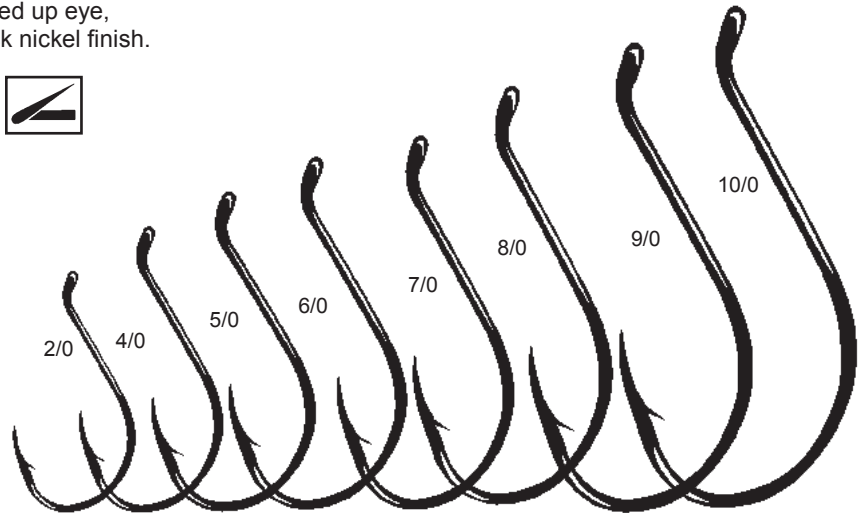

Stock#	Size	#/Pak	Price
G02425-4/0	4/0	25	$12.90
G02425-5/0	5/0	25	$12.90
G02425-6/0	6/0	25	$12.90
G02425-7/0	7/0	25	$13.95

Stock#	Size	#/Pak	Price
G024C-4/0	4/0	100	$45.90
G024C-6/0	6/0	100	$45.90
G024C-8/0	8/0	100	$53.40
G024C-10/0	10/0	100	$63.45