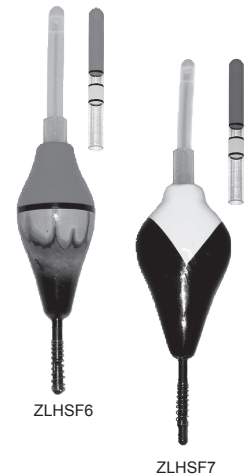

ZLHSF6 - Orange/Swirl, pear shape
ZLHSF7 - Chartreuse/Black, violin shape

Stock#	Size	Price
ZLHSF6	6"	$4.25
ZLHSF7	7"	$4.50

NIGHT BOBBY

Great for night fishing, uses 1.5 volt batteries (included), slip or fixed float, great for marking trotlines! The entire bobber lights up! 1/pak.