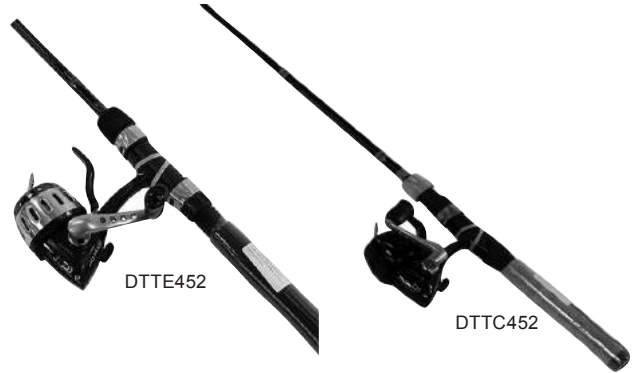

CRAPPIE COMBOS

DTT TURBO UNDERSPIN

DTTE452: Pre-spooled with 4#/85 yd premium monofilament, featuring 1 ball bearing underspin reel and 5 ft., 2 piece fiberglass rod, EVA handle, black rod with red wraps & matching reel with red/silver cover.

DTTC452: Pre-spooled with 4#/85 yd premium monofilament, featuring 1 ball bearing underspin reel and 5 ft., 2 piece graphite composite rod, cork handle, black rod with grey wraps & black reel.