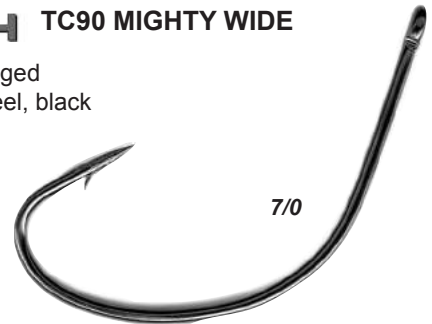

TEAM CATFISH

TC90 MIGHTY WIDE

Reverse offset, ringed eye, 80 carbon steel, black nickel finish.

Stock#	Size	#/Pak	Price
TC90Z-3/0	3/0	10	$2.45
TC90Z-5/0	5/0	8	$2.45
TC90Z-7/0	7/0	6	$2.45
TC90Z-9/0	9/0	3	$2.45