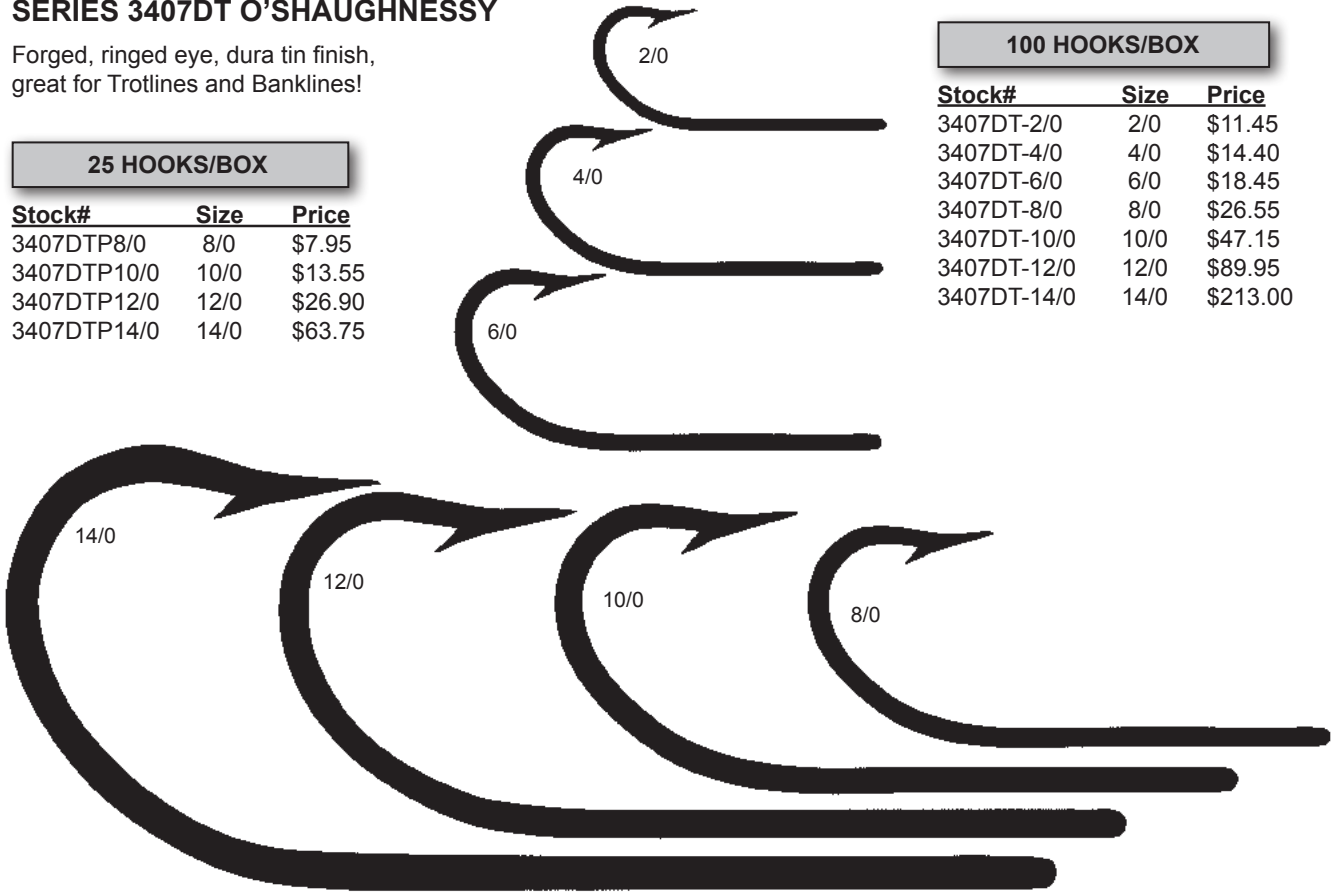

MUSTAD HOOKS

SERIES 3407DT O'SHAUGHNESSY

Forged, ringed eye, dura tin finish, great for Trotlines and Banklines!

25 HOOKS/BOX

Stock#	Size	Price
3407DTP8/0	8/0	$7.95
3407DTP10/0	10/0	$13.55
3407DTP12/0	12/0	$26.90
3407DTP14/0	14/0	$63.75

100 HOOKS/BOX

Stock#	Size	Price
3407DT-2/0	2/0	$11.45
3407DT-4/0	4/0	$14.40
3407DT-6/0	6/0	$18.45
3407DT-8/0	8/0	$26.55
3407DT-10/0	10/0	$47.15
3407DT-12/0	12/0	$89.95
3407DT-14/0	14/0	$213.00