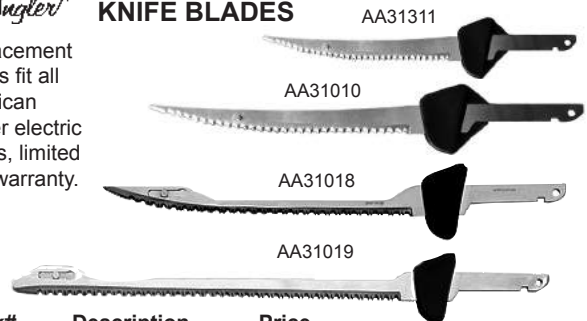

American Angler REPLACEMENT KNIFE BLADES

Replacement blades fit all American Angler electric knives, limited 1 yr. warranty.

Stock#	Description	Price
AA31311	5.5" Original	$16.90
AA31010	8" Original	$17.95
AA31018	8" Slim Shark	$17.95
AA31019	10" Slim Shark	$19.95

HT ENTERPRISES, INC. 6" FLOATING FILLET KNIFE

6" Lazer sharp fillet knife with sheath, tapered high carbon stainless steel blade is great for all filleting, high visibility floating handle, it can't sink!

Stock#   **Price**
FFK $4.95