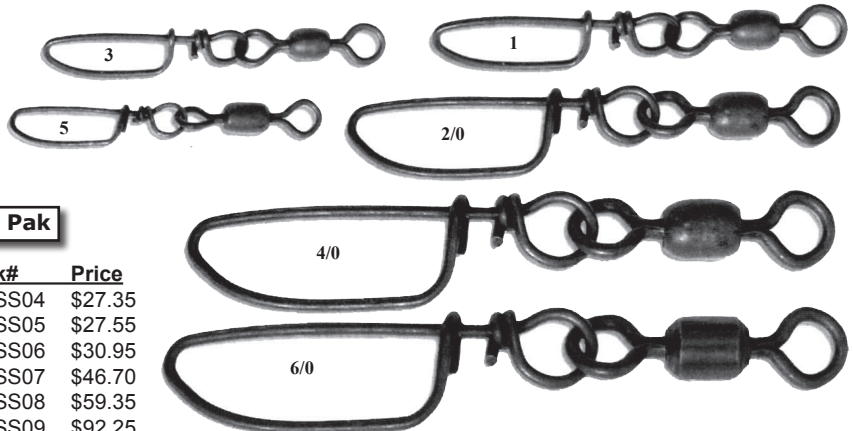

2/0

4/0

6/0

8/0

COASTLOCK SWIVELS

Black finish, choose from 10 pak or 100 pak, Made In America!

3

1