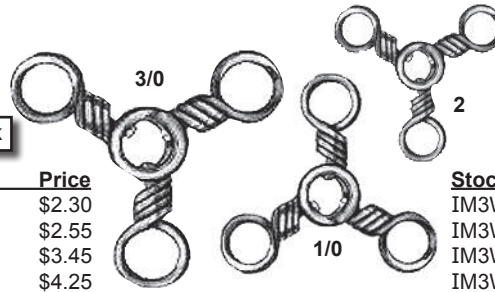

Black		Stainless		Test	Diam.	Price
Stock#	Stock#					
MABNS30	MANS30	30#	.026	$2.80		
MABNS45	MANS45	45#	.028	$2.85		
MABNS60	MANS60	60#	.032	$3.25		
MABNS90	MANS90	90#	.038	$3.40		
MABNS150	MANS150	150#	.041	$4.15		
MABNS210	MANS210	210#	.052	$4.90		

MASON CONNECTOR SLEEVES and CRIMPING TOOL

Heavy duty brass CONNECTOR SLEEVES with a black oxidized finish. Can also be used with monofilament, 36 per box.

CRIMPING TOOL with wire cutter, used for making rigs and leaders, extra heavy duty, drop forged.

CONNECTOR Stock#	Nylostrand	Monofilament	Price
MACS3	20 - 30#	30 - 40#	$1.95
MACS4	45 - 60#	50 - 60#	$2.00
MACS6	90#	80#	$2.60
MACS7	150 - 210#	100 - 130#	$3.25
MACT	Deluxe Crimping Tool		$27.25
IMCT	Crimping Tool		$13.50

MASON DOUBLE CONNECTOR SLEEVES and CRIMPING TOOL

Heavy duty copper DOUBLE CONNECTOR SLEEVES, black oxidized finish. Can also be used with monofilament, 36 per box.

DOUBLE CRIMPING TOOL with wire cutter, used for double connector sleeves, drop forged.

CONNECTOR Stock#	Nylostrand	Monofilament	Price
MADCS2	15 - 90#	20 - 80#	$4.90
MADCS3	150#	100#	$5.60
MADCS4	210#	150#	$6.85
MACTDC	Double Crimping Tool		$41.05

SWIVEL ASSORTMENT

Dial selector containing 20 brass snap swivels:

Qty	Size
5 of	5
5 of	7
10 of	10

Stock#	Price
IMSA	$2.35

3 - WAY SWIVELS

12 Pak			
Stock#	Size	Price	
3WAY2	2	$2.30	
3WAY1	1	$2.55	
3WAY1/0	1/0	$3.45	
3WAY3/0	3/0	$4.25	

144 Pak			
Stock#	Size	Price	
IM3WAY2	2	$25.45	
IM3WAY1	1	$27.75	
IM3WAY1/0	1/0	$38.35	
IM3WAY3/0	3/0	$47.20