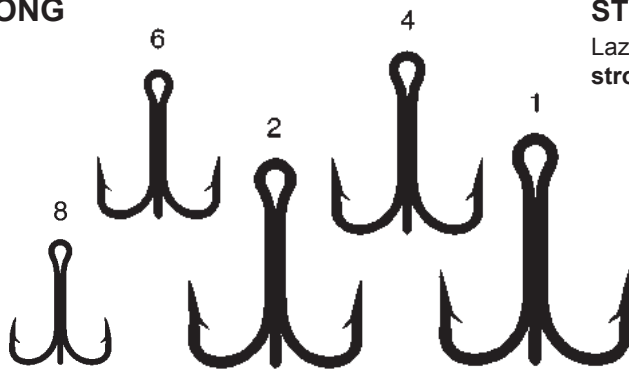

50 BRONZE HOOKS/BOX

Stock#	Size	Price
L774F-06	6	$15.10
L774F-04	4	$15.10
L774F-02	2	$15.10
L774F-01	1	$15.10