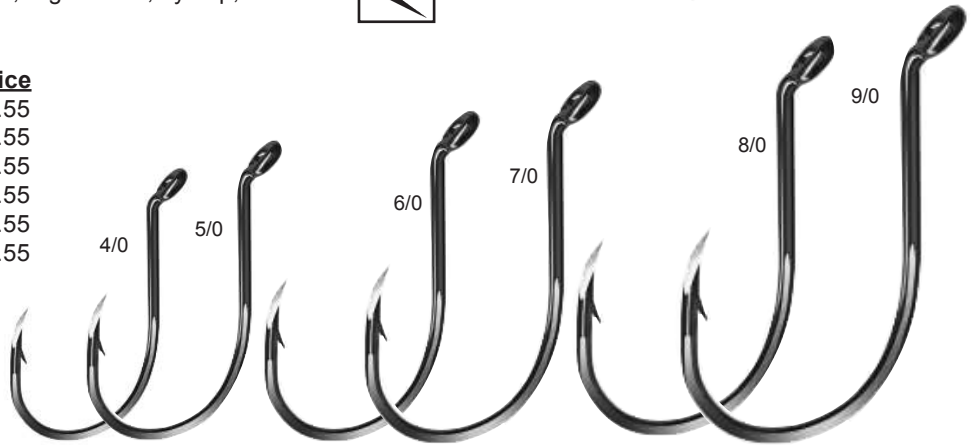

EAGLE CLAW HOOKS

STYLE #TK2RXL EXTREME LONG OCTOPUS RED

Surgically sharpened 3 sided lazer point penetrates twice as fast, octopus, slight offset, eye up, "Fresh Red" color.

Stock#	Size	#/Pak	Price
TK2RXL-4/0	4/0	15	\$7.55
TK2RXL-5/0	5/0	12	\$7.55
TK2RXL-6/0	6/0	12	\$7.55
TK2RXL-7/0	7/0	10	\$7.55
TK2RXL-8/0	8/0	10	\$7.55
TK2RXL-9/0	9/0	10	\$7.55