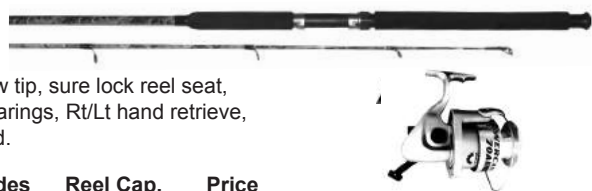

D-WAVE B REEL & FIBERGLASS ROD COMBOS

ROD: Fiberglass, aluminum oxide guides, stainless hooded reel seat, EVA handle, REEL: stainless ball bearing, 1 roller bearing, white/black wraps.

Stock#	Length	Type	Piece	Reel Cap.	Price
DWB4080	8'	Spinning	2	220yd/17 lb	\$33.35
DWB5090	9'	Spinning	2	310yd/17 lb	\$49.95

CAT HUNTER CAMO SPINNING COMBO

Premium camouflage tubular glass blank, blank-thru construction, super strong chrome guides, EVA foam grip handle, 6" phosphorescent glow tip, sure lock reel seat, matched up with a PCS (power cast spinning) reel with front drag, 3 ball bearings, Rt/Lt hand retrieve, silent and selective anti-reverse, stainless line roller, 4.0:1 ratio, pre-spooled.