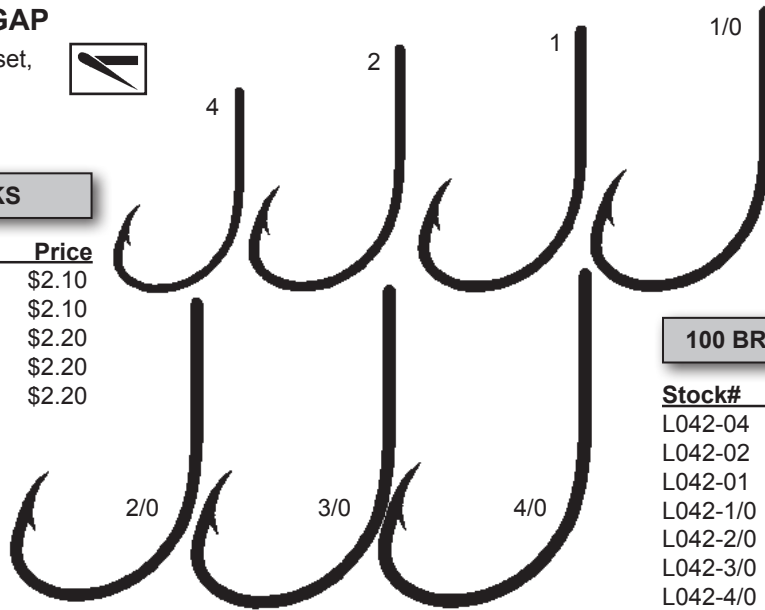

100 BRONZE HOOKS/BOX

Stock#	Size	Price
L042-04	4	\$9.90
L042-02	2	\$9.90
L042-01	1	\$9.90
L042-1/0	1/0	\$11.10
L042-2/0	2/0	\$12.70
L042-3/0	3/0	\$14.35
L042-4/0	4/0	\$15.85

STYLE#072 (BRONZE) 2X LONG

2X Long shank, ringed eye, slight offset, forged, single barb, bronze finish.