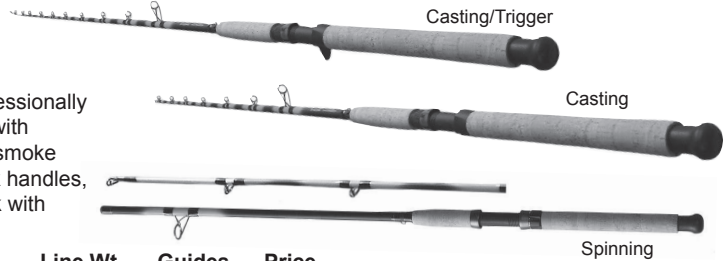

AMERICAN SPIRIT RODS

AMERICAN SPIRIT^{TM}
Always fishing at its best!

MONSTER PRO

Special graphite and S-Type reinforced composite blank, professionally engineered actions to fight the BIG CATS, gunsmoke guides with stainless rings, heavy duty graphite reel seat with frosted gunsmoke hood, double foot Uhook hook keeper, genuine top grade cork handles, fluorescent glow tip, hand crafted catfish decal on blank, black with orange wraps.

Stock#	Type	Length	Piece	Action	Line Wt.	Guides	Price
PHMC76C	Casting/Trigger	7'6"	1	Heavy	15-40 lb	10 + Tip	$69.80
PHMC79C	Casting	7'9"	1	Xtra/Hvy	25-60 lb	10 + Tip	$82.75..built with all metal reel seat
PHMC08C	Casting	8'0"	2	Medium	12-30 lb	9 + Tip	$59.85
PHMC09C	Casting	9'0"	2	Med/Hvy	15-30 lb	9 + Tip	$62.75
PHMC10C	Casting	10'0"	2	Heavy	20-40 lb	10 + Tip	$72.95
PHMC08S	Spinning	8'0"	2	Medium	12-30 lb	7 + Tip	$52.50
PHMC09S	Spinning	9'0"	2	Med/Hvy	15-30 lb	7 + Tip	$56.85

AMERICAN SPIRIT^{TM}
Always fishing at its best!

PURPLE NITE STICK

Graphite composite blanks for flexibility and durability, blank-through handle construction, stainless steel heavy duty guides with ceramic inserts, graphite reel seat with cushioned stainless steel hoods, EVA handle, fluorescent tip to assist with fishing in the dark, eye catching purple splash.