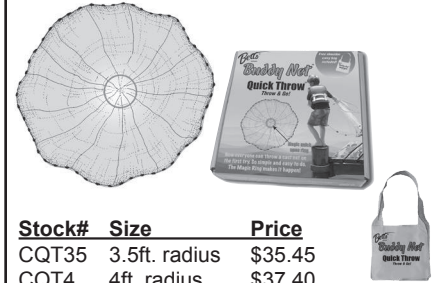

Stock#	Size	Type	Price
CN405	5ft. radius	Mono	\$54.40
CN406	6ft. radius	Mono	\$59.95
CN407	7ft. radius	Mono	\$74.60

Betts Buddy Net QUICK THROW CASTNET

Non-glare chartreuse monofilament color, 3/8" square mesh, features a "Magic" quick open ring to make throwing simple and easy to do, free shoulder carry bag included.