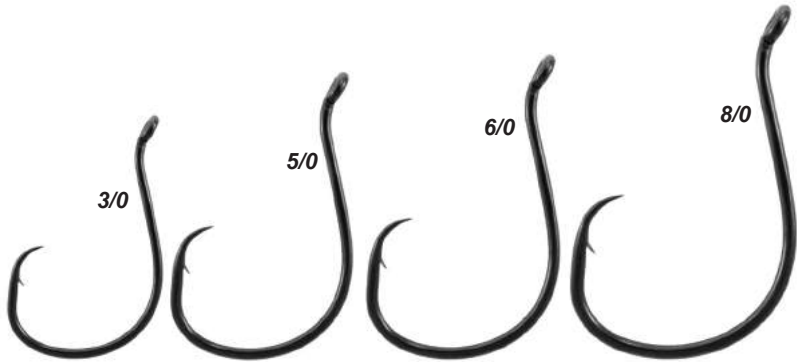

TEAM CATFISH HOOKS

TEAM CATFISH

TC11Z OCTOPUS CIRCLE

Tough high carbon steel, offset, black nickel finish.

Stock#	Size	#/Pak	Price
TC11Z-3/0	3/0	7	$2.45
TC11Z-5/0	5/0	6	$2.45
TC11Z-6/0	6/0	5	$2.45
TC11Z-8/0	8/0	3	$2.45