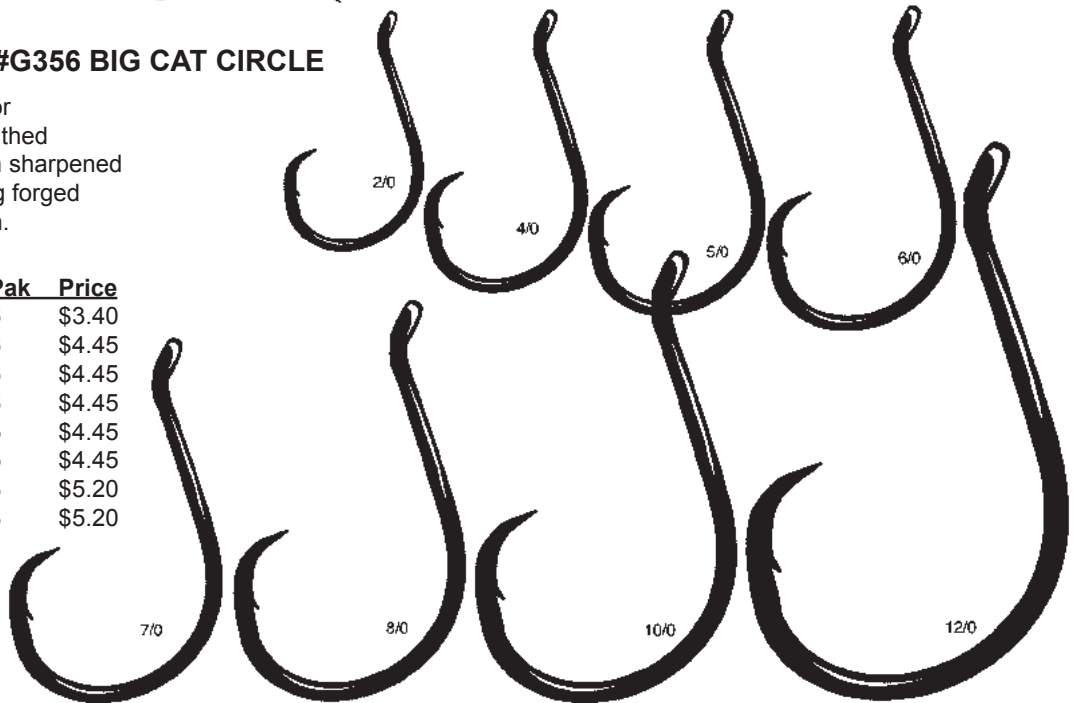

Gamakatsu® HOOKS

Gamakatsu® #G356 BIG CAT CIRCLE

Designed specifically for tough-lipped, thick-mouthed catfish, offset, precision sharpened point, up eye, 2X strong forged steel, black nickel finish.

Stock#	Size	#/Pak	Price
G356-2/0	2/0	6	$3.40
G356-4/0	4/0	6	$4.45
G356-5/0	5/0	6	$4.45
G356-6/0	6/0	6	$4.45
G356-7/0	7/0	5	$4.45
G356-8/0	8/0	5	$4.45
G356-10/0	10/0	3	$5.20
G356-12/0	12/0	3	$5.20

Gamakatsu® #G332 NAUTILUS LIGHT CIRCLE

Light wire for fishing with fragile live baits, forged, straight eye, offset, unique circle shape designed to hook and hold, forged, black nickel finish.

Stock#	Size	#/Pak	Price
G332-6/0	6/0	3	$3.50
G332-7/0	7/0	3	$3.50
G332-8/0	8/0	3	$3.50