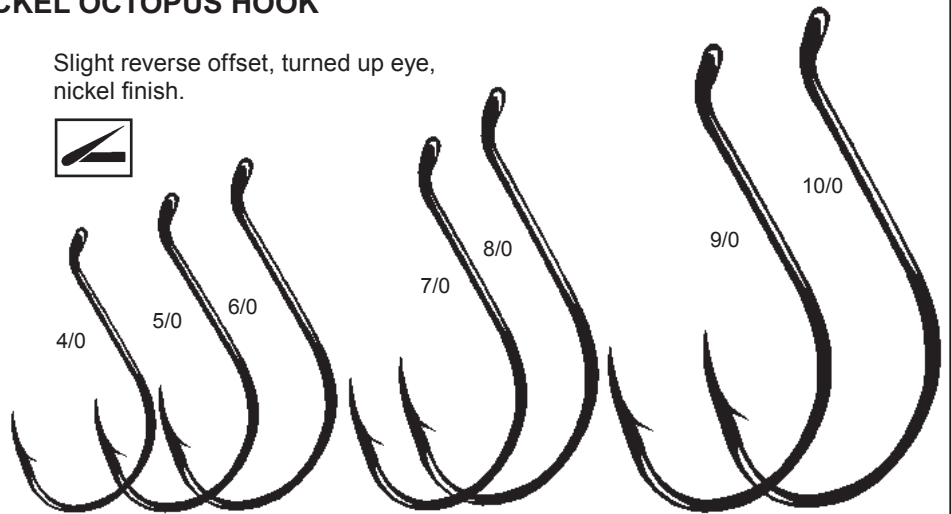

Gamakatsu® #G020 NICKEL OCTOPUS HOOK

Stock#	Size	#/Pak	Price
G020-4/0	4/0	6	$3.25
G020-5/0	5/0	6	$3.25
G020-6/0	6/0	6	$3.25
G020-7/0	7/0	6	$3.55
G020-8/0	8/0	6	$3.55
G020-9/0	9/0	5	$3.55
G020-10/0	10/0	5	$3.55

Slight reverse offset, turned up eye, nickel finish.

Stock#	Size	#/Pak	Price
G02025-4/0	4/0	25	$12.90
G02025-5/0	5/0	25	$12.90
G02025-6/0	6/0	25	$12.90
G02025-7/0	7/0	25	$13.95
G02025-8/0	8/0	25	$13.95
G02025-9/0	9/0	25	$16.95
G02025-10/0	10/0	25	$16.95

Gamakatsu® #G024 BLACK NICKEL OCTOPUS HOOK

Stock#	Size	#/Pak	Price
G024-2/0	2/0	6	$3.25
G024-4/0	4/0	6	$3.25
G024-5/0	5/0	6	$3.25
G024-6/0	6/0	6	$3.25
G024-7/0	7/0	6	$3.55
G024-8/0	8/0	6	$3.55
G024-9/0	9/0	5	$3.55
G024-10/0	10/0	5	$3.55

Slight reverse offset, turned up eye, black nickel finish.