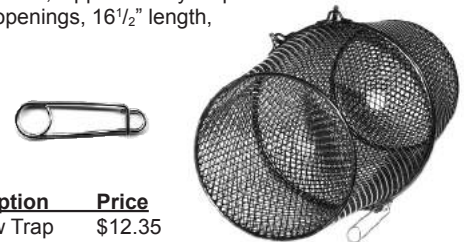

Stock#	Description	Price
DMT	Minnow Trap	$12.35
DMTUC	Repl. clips 2/pk	$1.50