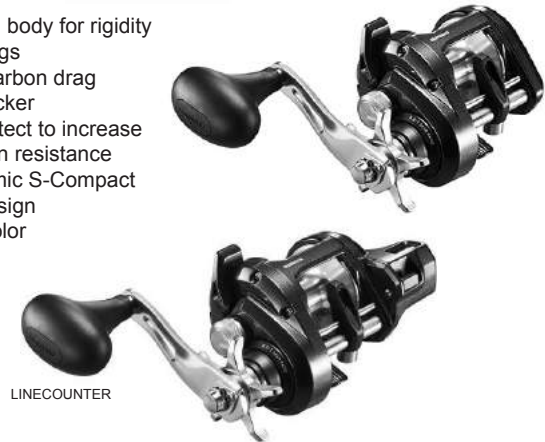

SHIMANO TRITON

- Graphite titanium construction
- Stainless gears
- 1 ball & 1 roller bearing
- Titanium star drag
- Bait clicker
- Aluminum spool
- Counter balance handle
- Black color

Stock#	Ratio	Wt./oz	Capacity	Price
TRN100G	4.3:1	12.5	250 yds/17#	\$72.55
TRN200G	4.3:1	13.2	300 yds/20#	\$73.55

SHIMANO CORVALUS

- 1 piece frame
- VBS brake system
- 3 ball & 1 roller bearing
- Levelwind
- Bait clicker
- Aluminum spool

Stock#	Ratio	Wt./oz	Capacity	Price
CVL400	5.2:1	11.8	250 yds/14#	\$81.40

SHIMANO CARDIFF

- Aluminum frame & spool
- VBS brake system
- Levelwind
- 4 ball & 1 roller bearing
- Bait clicker

Stock#	Ratio	Wt./oz	Capacity	Price
CDF400A	5.2:1	11.9	250 yds/14#	\$105.85

SHIMANO TEKOTA A

- All metal body for rigidity
- 4 bearings
- Cross carbon drag
- Loud clicker
- Coreprotect to increase corrosion resistance
- Ergonomic S-Compact body design
- Silver color