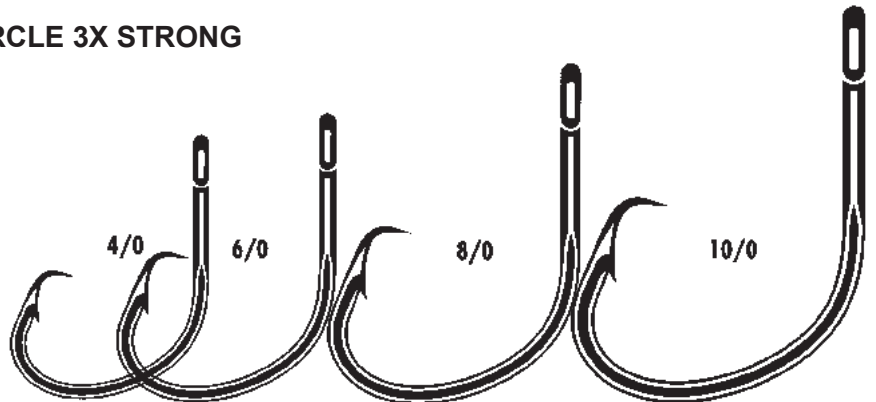

8386 TOURNAMENT CIRCLE 3X STRONG

3X strong, non-offset, forged,
Vanadium steel, cone cut point,
black nickel finish.

Stock#	Size	#/Pak	Price
V8386BNC-4/0	4/0	25	$15.30
V8386BNC-6/0	6/0	25	$18.70
V8386BNC-8/0	8/0	25	$21.85
V8386BNC-10/0	10/0	25	$27.20