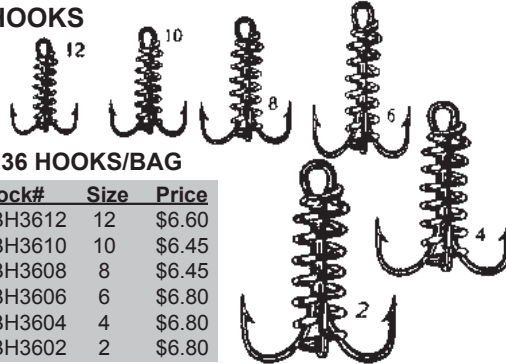

36 HOOKS/BAG

Stock#	Size	Price
DBH3612	12	$6.60
DBH3610	10	$6.45
DBH3608	8	$6.45
DBH3606	6	$6.80
DBH3604	4	$6.80
DBH3602	2	$6.80

MAGIC BAIT DOUGH BAIT HOOKS

BEEHIVE design, stainless steel spring, 3/pak

Stock#	Size	Price
MBDBH4	4	$1.60
MBDBH6	6	$1.60

BAIT MAKER

Syringe design makes perfect dough bait plugs without touching the bait.

Stock#	Price
DBPM	$1.95

Big Vic's Bait Netting

Stretchable netting that allows bait to protrude through the holes with a secure fit but won't fall off the hook, choose from 2-18" strips or 6 pre-cut pouches/pak.