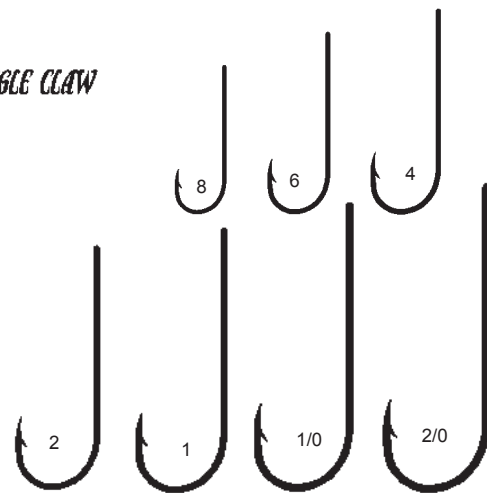

CRAPPIE HOOKS

SERIES 3261GL ABERDEEN - Ringed eye, gold finish

10 HOOKS/PAK

Stock#	Size	Price
3261GLA-08	8	$1.55
3261GLA-06	6	$1.55
3261GLA-04	4	$1.55
3261GLA-02	2	$1.55
3261GLA-01	1	$1.55

50 HOOKS/BOX

Stock#	Size	Price
3261GLF-08	8	$5.45
3261GLF-06	6	$5.45
3261GLF-04	4	$5.45
3261GLF-02	2	$5.45
3261GLF-01	1	$5.45

SERIES 3261BR ABERDEEN - Ringed eye, bronze finish

10 HOOKS/PAK

Stock#	Size	Price
3261BRA-08	8	$1.20
3261BRA-06	6	$1.20
3261BRA-04	4	$1.20
3261BRA-02	2	$1.20

50 HOOKS/BOX

Stock#	Size	Price
3261BRF-08	8	$3.40
3261BRF-06	6	$3.40
3261BRF-04	4	$3.40
3261BRF-02	2	$3.40

SERIES 3263 ABERDEEN

10 HOOKS/PAK

Stock#	Size	Price
3263A-08	8	$1.20
3263A-06	6	$1.20
3263A-04	4	$1.20
3263A-02	2	$1.20

Ringed eye, fine wire
blued finish.

CRICKET ABERDEEN #215 - Light wire, long shank, non-offset, ringed eye, bronze finish.

10 HOOKS/BOX

Stock#	Size	Price
215A-10	10	$1.70
215A-08	8	$1.70
215A-06	6	$1.70
215A-04	4	$1.70

50 HOOKS/BOX

Stock#	Size	Price
215F-10	10	$4.60
215F-08	8	$4.60
215F-06	6	$4.60
215F-04	4	$4.60

#202EL EXTRA LIGHT WIRE

Aberdeen, ringed eye, non-offset, gold finish.

Stock#	Size	#/Pak	Price
202ELA-08	8	10	$1.70
202ELA-06	6	10	$1.70
202ELA-04	4	10	$1.70
202ELA-02	2	10	$1.70
202ELA-01	1	10	$1.70
202ELA-1/0	1/0	8	$1.80
202ELA-2/0	2/0	8	$1.80

100 HOOKS/BOX

Stock#	Size	Price
202EL-08	8	$9.25
202EL-06	6	$9.25
202EL-04	4	$9.25
202EL-02	2	$9.25
202EL-01	1	$9.25
202EL-1/0	1/0	$9.70
202EL-2/0	2/0	$10.20

50 HOOKS/BOX

Stock#	Size	Price
202ELF-06	6	$5.75
202ELF-04	4	$5.75
202ELF-02	2	$5.75
202ELF-01	1	$5.75
202ELF-1/0	1/0	$6.05

#214EL EXTRA LIGHT WIRE

Aberdeen, non-offset, bronze finish.

10 HOOKS/PAK

Stock#	Size	Price
214ELA-08	8	$1.55
214ELA-06	6	$1.55
214ELA-04	4	$1.55
214ELA-02	2	$1.55
214ELA-01	1	$1.55

50 HOOKS/BOX