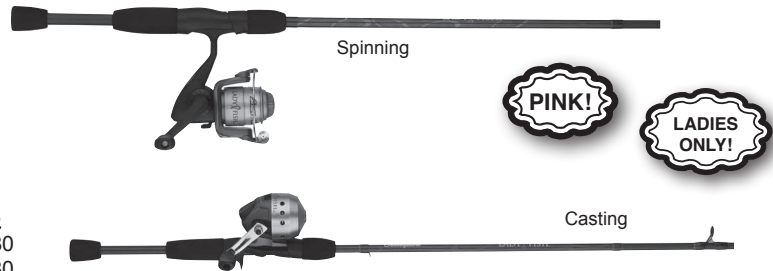

Stock#	Type	Piece	Action	Length	Price
SHLF56S	Spinning	2	Medium	5'6"	\$15.80
SHLF56C	Casting	2	Medium	5'6"	\$15.80

ZEBCO® OMEGA 02 COMBO

IM6 graphite rod, twist lock reel seat, natural cork handle, reel features all metal gears, instant anti-reverse, 7 bearings, prespooled with Zebco line, Black rod, silver reel.