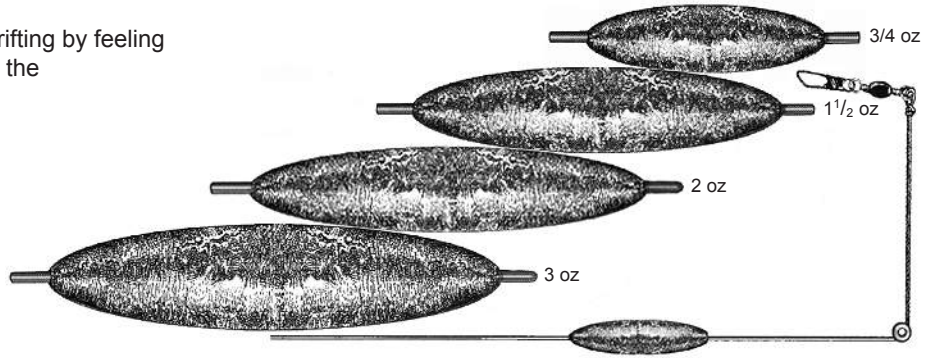

BOTTOM BOUNCERS AND SINKERS

BOTTOM BOUNCERS

Improve bait action when trolling or drifting by feeling the bottom of the lake or river without the annoying hang-ups of snags, rocks, and weeds, 2/pak.

Stock#	Size	Price
IMBB03	3/4 oz	$1.60
IMBB04	1 oz	$1.80
IMBB05	1 1/2 oz	$2.10
IMBB07	2 oz	$2.45
IMBB08	2 1/2 oz	$3.15
IMBB09	3 oz	$3.65

WATER GREMLIN SNAP LOC SINKERS

The snap loc's amazing eye snaps on & off your line or swivel instantly. You can tie or loop it the old fashioned way, snap onto leader or swivel eye, or snap onto line for free line fishing. Great for bottom or drift fishing! Ziplock pouches.

Stock#	Size	Quantity	Price
PSLD6	1/2 oz	4/bag	$1.30
PSLD5	3/4 oz	3/bag	$1.45
PSLD4	1 oz	3/bag	$1.45
PSLD3	1 3/4 oz	2/bag	$1.75
PSLD2	2 1/4 oz	2/bag	$1.75