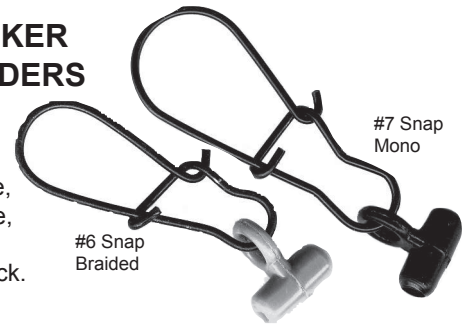

COOL CAT SINKER SLIDERS

Made specifically for braided or monofilament line, shown actual size, choose from 10 or 50 pak, black.

Snap Size	Line Type	10/Pk Stock#	Price	50/PK Stock#	Price
#6	Braided	CCSSB6P	$4.10	CCSSB6	$18.60
#6	Mono	CCSSM6P	$2.70	CCSSM6	$12.10
#7	Mono	CCSSM7P	$3.05	CCSSM7	$13.75

TEAM CATFISH SINKER SLIDERS

Change sinker sizes with just a snap, allows your slip sinker rig to easily travel your line, includes #6 snap hook that will allow you to fish a 1/2oz to a 16oz sinker, black.

Stock#	#/Pak	Price
TCSSZ6	5	$2.60

SINKER SLIDERS

Make any size sinker a slip sinker, You'll feel the fish take the bait as the line slips freely through the plastic sleeve, wrap around T-tie for fixed position, choose from 20 or 100 pak.