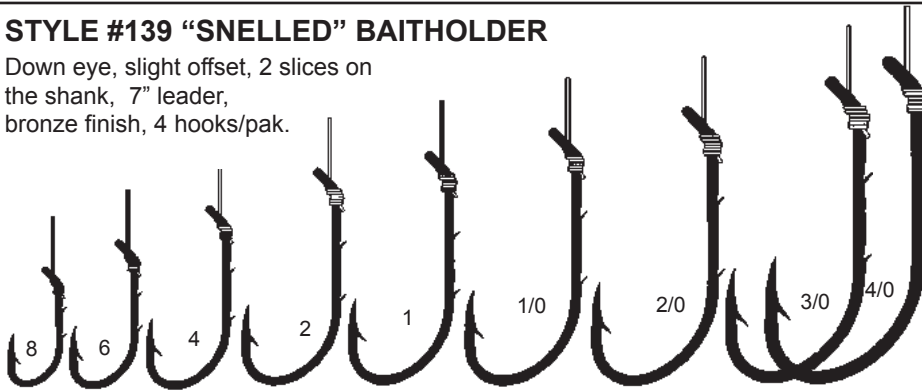

STYLE #139 "SNELLED" BAITHOLDER

Down eye, slight offset, 2 slices on the shank, 7" leader, bronze finish, 4 hooks/pak.

Stock#	Size	Leader	Price
139-08	8	8#	$1.55
139-06	6	10#	$1.55
139-04	4	10#	$1.55
139-02	2	10#	$1.55
139-01	1	12#	$1.55
139-1/0	1/0	12#	$1.55
139-2/0	2/0	12#	$1.55
139-3/0	3/0	14#	$1.55
139-4/0	4/0	14#	$1.55
139Q	Assortment		$4.95
		4 ea. 12,10,8,6,4,2