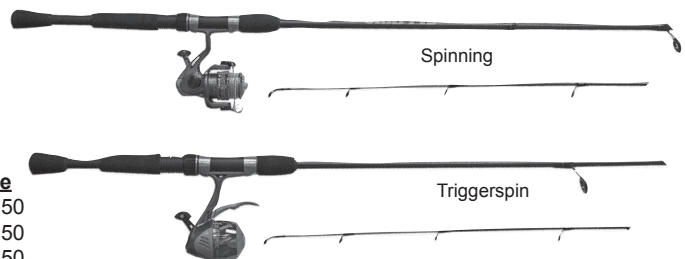

Stock#	Type	Piece	Action	Length	Guides	Price
ZCRS5	Spinning	2	UL	5'	4 + Tip	$18.50
ZCRS8	Spinning	2	Light	8'	6 + Tip	$18.50
ZCRT8	Triggerspin	2	Med/Lt.	8'	6 + Tip	$18.50