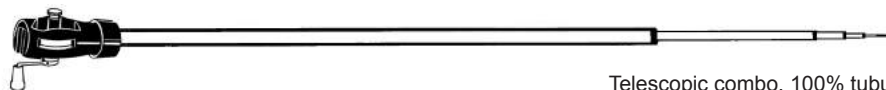

SHOOTING★ STAR SS-10R COMBO with STILLFISH REEL

Stock#	Length	Sections	Action	Line Wt.	Price
HTSSR10	10'	3	Med/Hvy	4 - 20 lb	$13.95
HTSSR12	12'	4	Med/Hvy	4 - 20 lb	$14.95

Telescopic combo, 100% tubular fiberglass, lightweight, all reinforced joints, Sensa-touch action, black with 12" orange tip, white plastic tip, swivel tied to end of line, & 20 yds of 6# line.