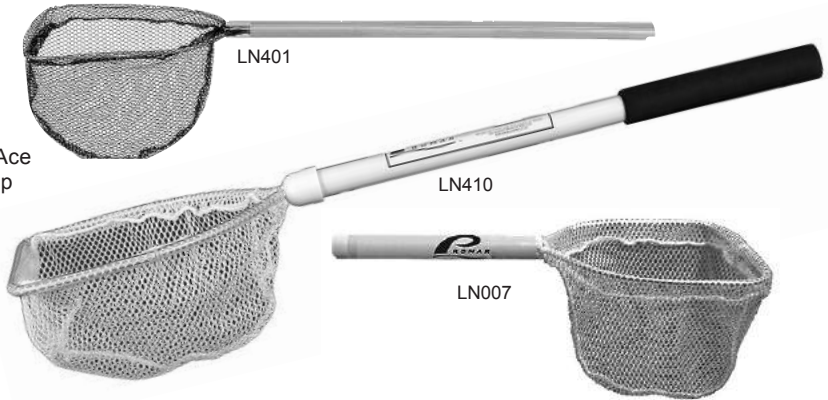

LANDING NETS and ACCESSORIES

LIVEWELL NETS

7" HOOP: 7" x 8" hoop, 15" handle, Ace Nylon mesh netting, wooden handle (LN401)

FLOATING 8" HOOP: 8" x 9" hoop, 11" handle, Ace Nylon mesh netting, floating PVC handle, non-slip EVA handle (LN410)

FLOATING 8" HOOP: 8" x 8" hoop, 9" handle, Ace Nylon mesh netting, floating plastic handle (LN007)