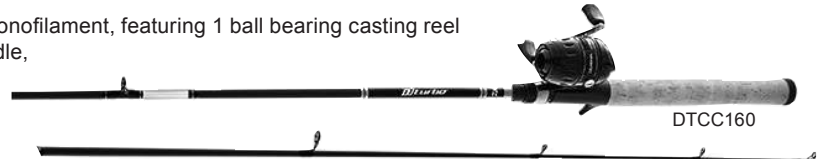

CRAPPIE COMBOS

DTT TURBO UNDERSPIN

DTTE452: Pre-spooled with 4#/85 yd premium monofilament, featuring 1 ball bearing underspin reel and 5 ft., 2 piece fiberglass rod, EVA handle, black rod with red wraps & matching reel with red/silver cover.

DTTC452: Pre-spooled with 4#/85 yd premium monofilament, featuring 1 ball bearing underspin reel and 5 ft., 2 piece graphite composite rod, cork handle, black rod with grey wraps & black reel.

Stock#	Length	Price
DTTE452	5'	$20.95
DTTC452	5'	$22.95

DSK D-SHOCK SPINNING

Featuring a 2 ball bearing reel, 2 piece fiberglass rod, split EVA handle, black rod with blue graphics.

Stock#	Length	Reel Cap.	Price
DSK1556	5'6"	100 yd/8 lb	$20.95
DSK2060	6'	110 yd/8 lb	$20.95
DSK2566	6'6"	140 yd/10 lb	$20.95
DSK3070	7'	170 yd/12 lb	$20.95

DTCC TURBO CASTING

DTCC160: Pre-spooled with 8#/100 yd premium monofilament, featuring 1 ball bearing casting reel and 6 ft., 2 piece graphite composite rod, cork handle, black rod & matching reel.

DTCE160: Pre-spooled with 8#/100 yd premium monofilament, featuring 1 ball bearing casting reel and 6 ft., 2 piece fiberglass rod, EVA handle, black rod/ red graphics & matching reel.

Stock#	Length	Price
DTCC160	6'	$24.50
DTCE160	6'	$20.95

PFLUEGER President SPINCAST COMBOS

IM-8 graphite, trigger rod with stainless steel guides, cork handle, paired with a 5 bearing aluminum frame, Pflueger President reel, light blue rod with black wraps, black/blue reel.

Stock#	Length	Type	Action	Piece	Reel	Reel Cap.	Price
PFPRCC06	6'	Casting	Light	2	6	90 yd/6 lb	$47.45
PFPRCC10	10'	Casting	Medium	2	10	75 yd/10 lb	$47.45

PFLUEGER President SPINNING COMBOS