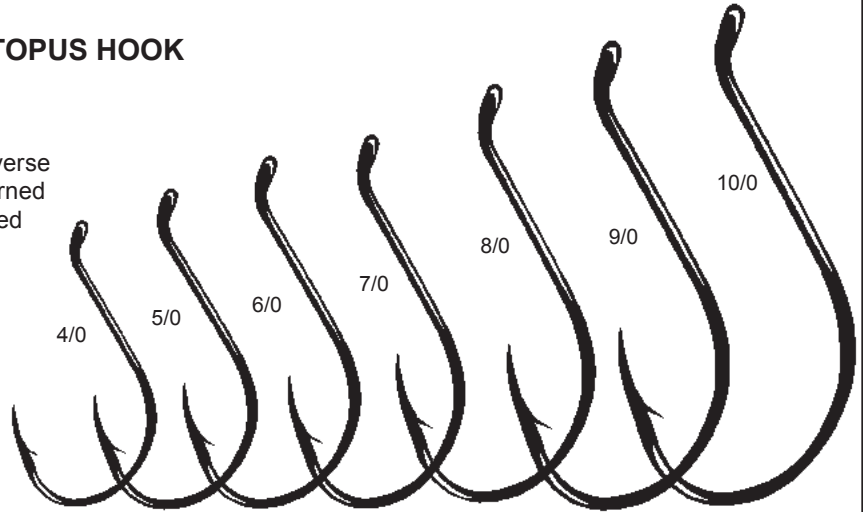

Gamakatsu® HOOKS

Gamakatsu® #G023 RED OCTOPUS HOOK

Stock#	Size	#/Pak	Price
G023-4/0	4/0	6	$3.25
G023-5/0	5/0	6	$3.25
G023-6/0	6/0	6	$3.25
G023-7/0	7/0	6	$3.55
G023-8/0	8/0	6	$3.55
G023-9/0	9/0	5	$3.55
G023-10/0	10/0	5	$3.55

Slight reverse offset, turned up eye, red finish.